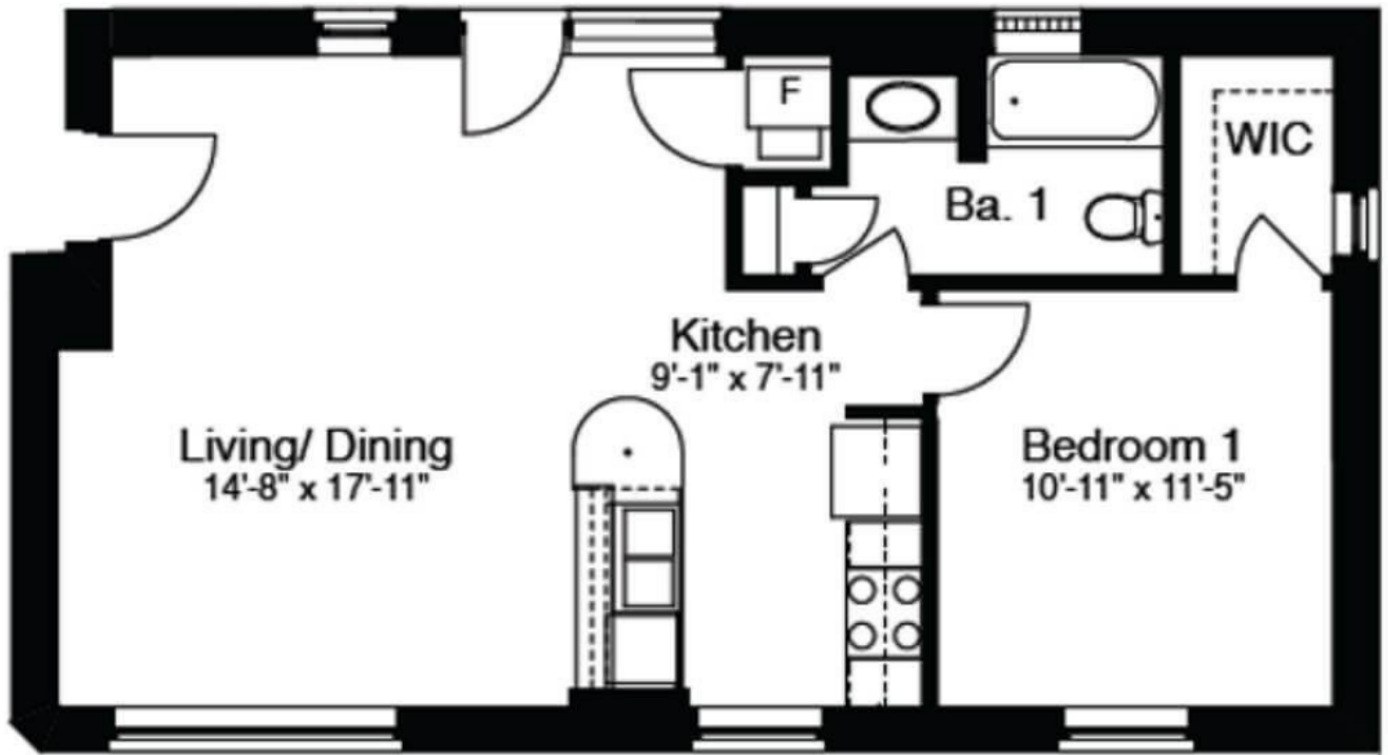

Lincoln Ave Apartments

STYLE
1900-101

1 BED
1 BATH

742 SQFT

NOTES:

Apartment:

Rent:

Available: