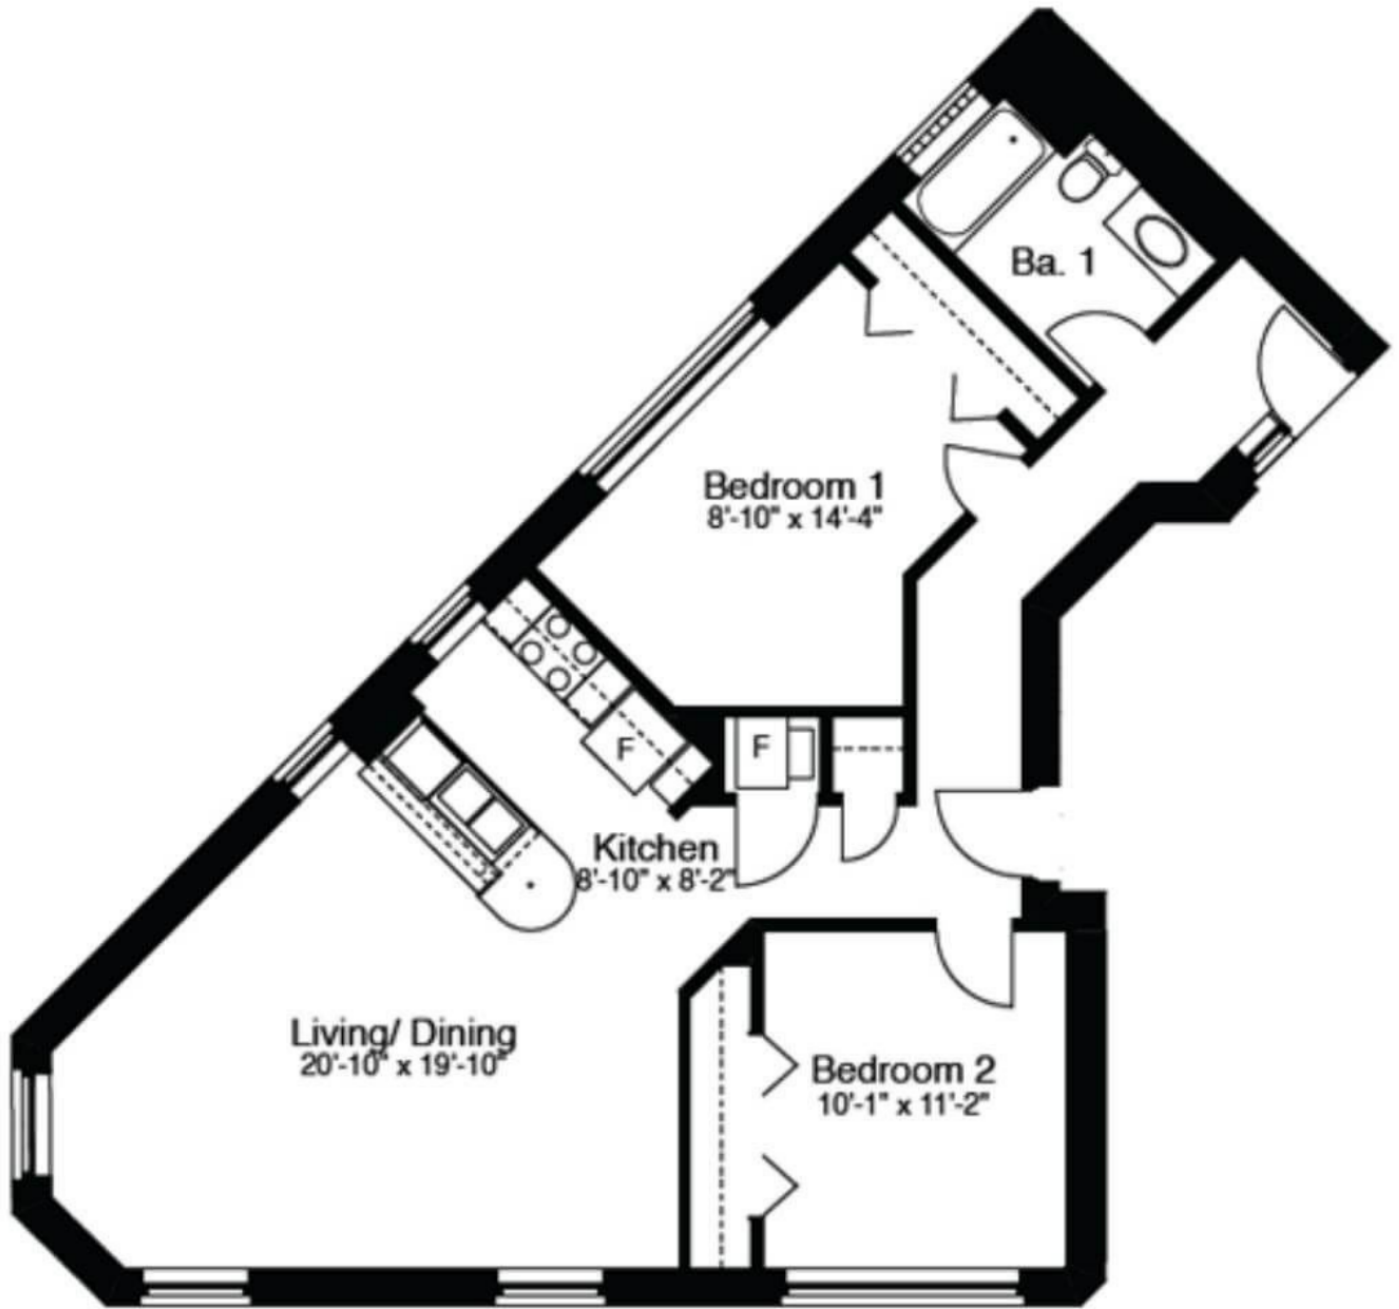

Lincoln Ave Apartments

STYLE
1900-102

2 BED
1 BATH

1011 SQFT

NOTES:

Apartment:

Rent:

Available: