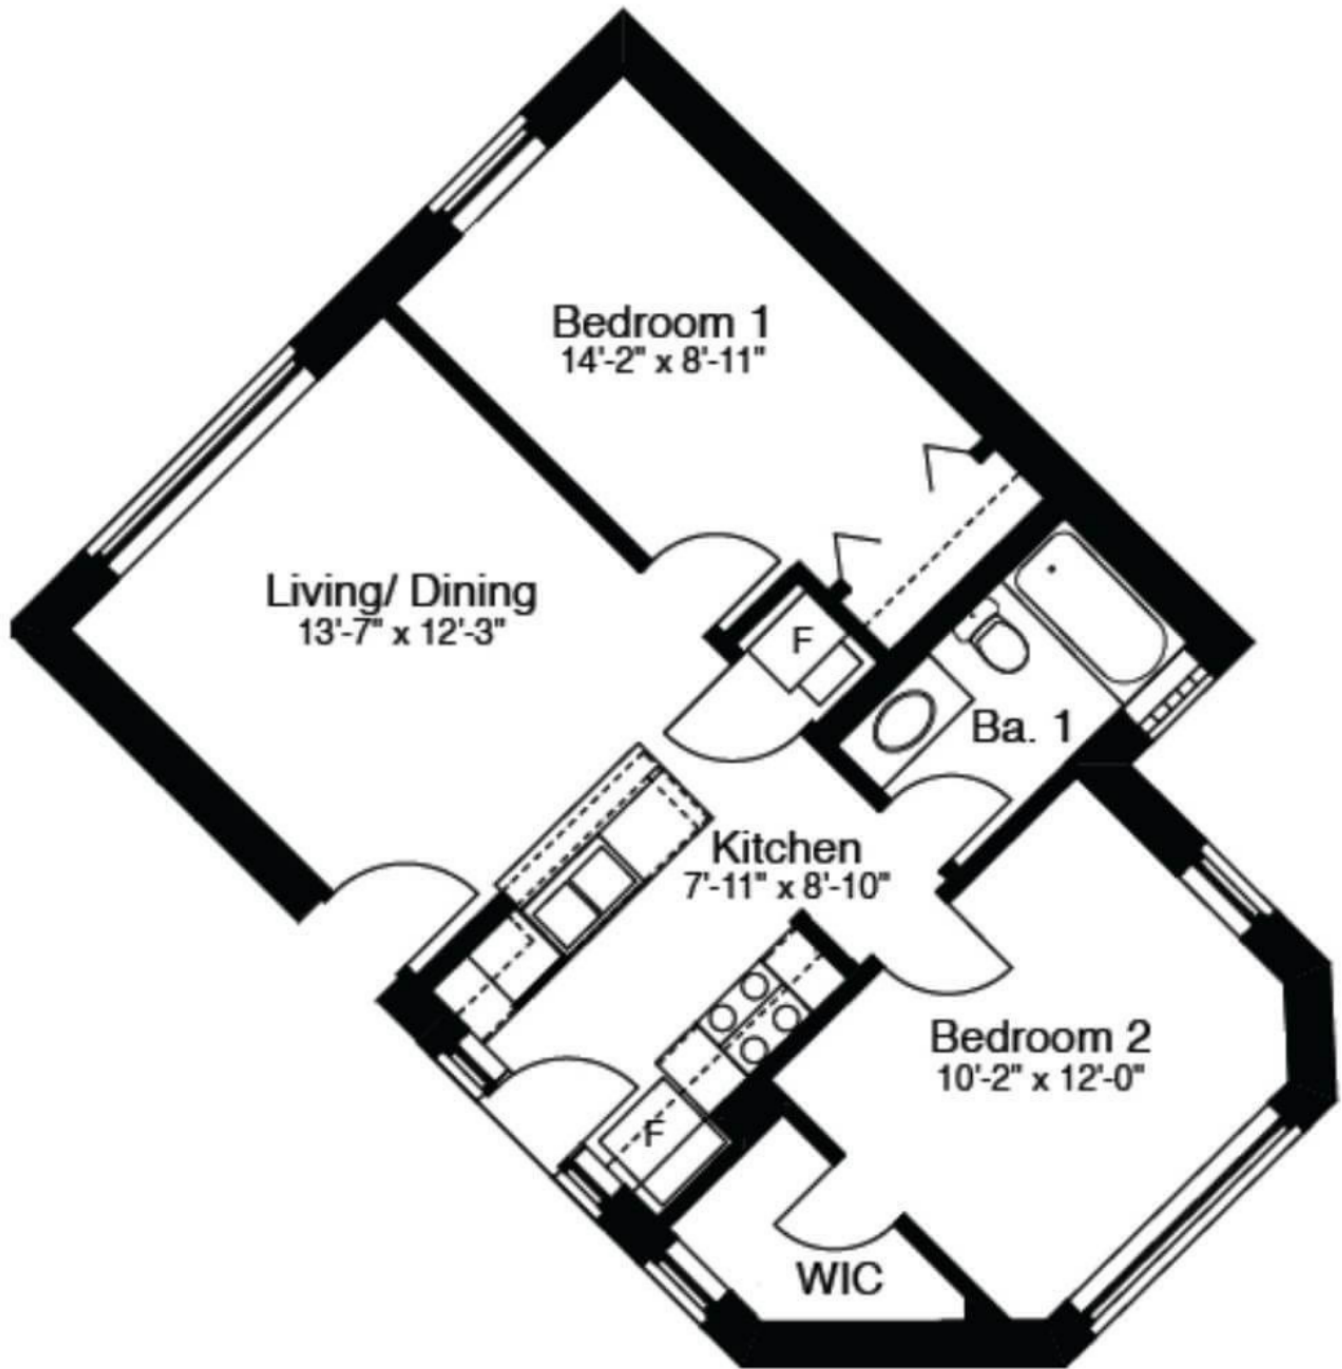

Lincoln Ave Apartments

STYLE
1900-103

2 BED
1 BATH

768 SQFT

NOTES:

Apartment:

Rent:

Available: