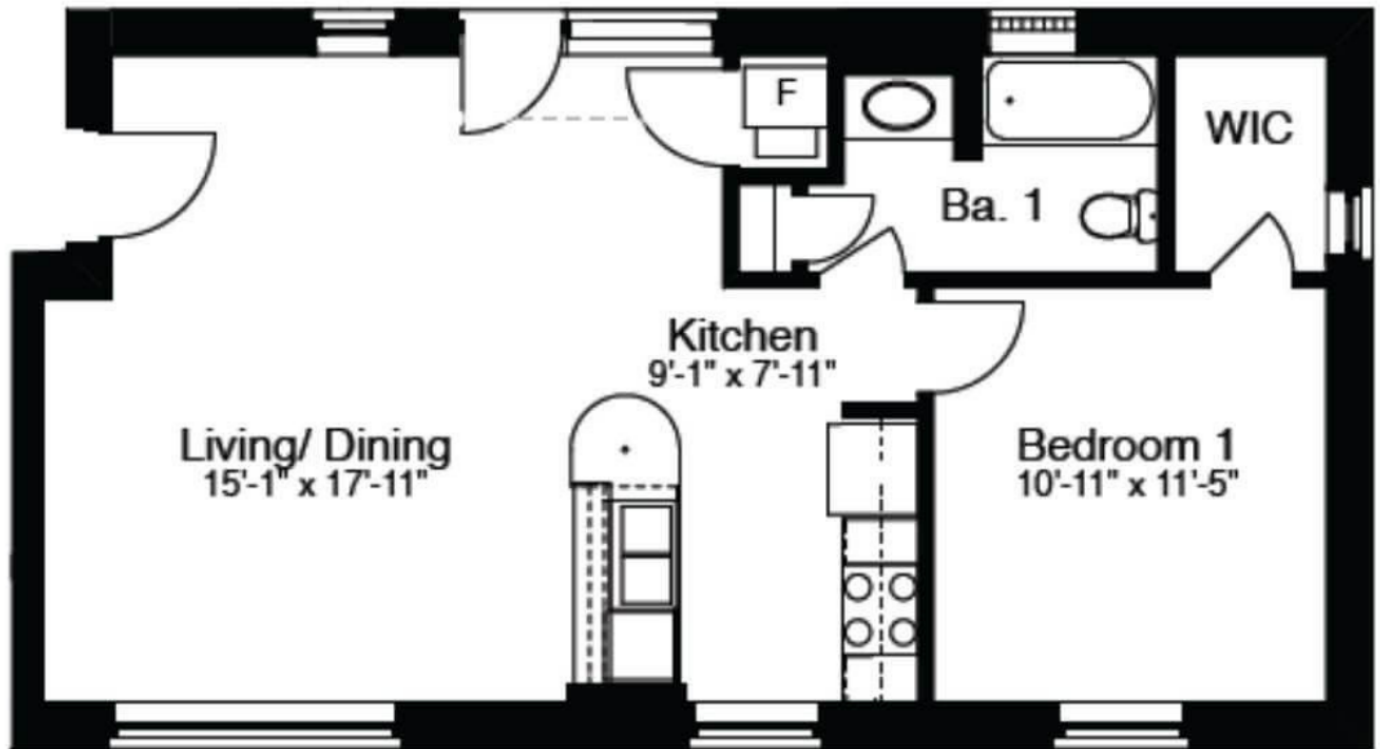

Lincoln Ave Apartments

STYLE
1900-201

1 BED
1 BATH

746 SQFT

NOTES:

Apartment:

Rent:

Available: