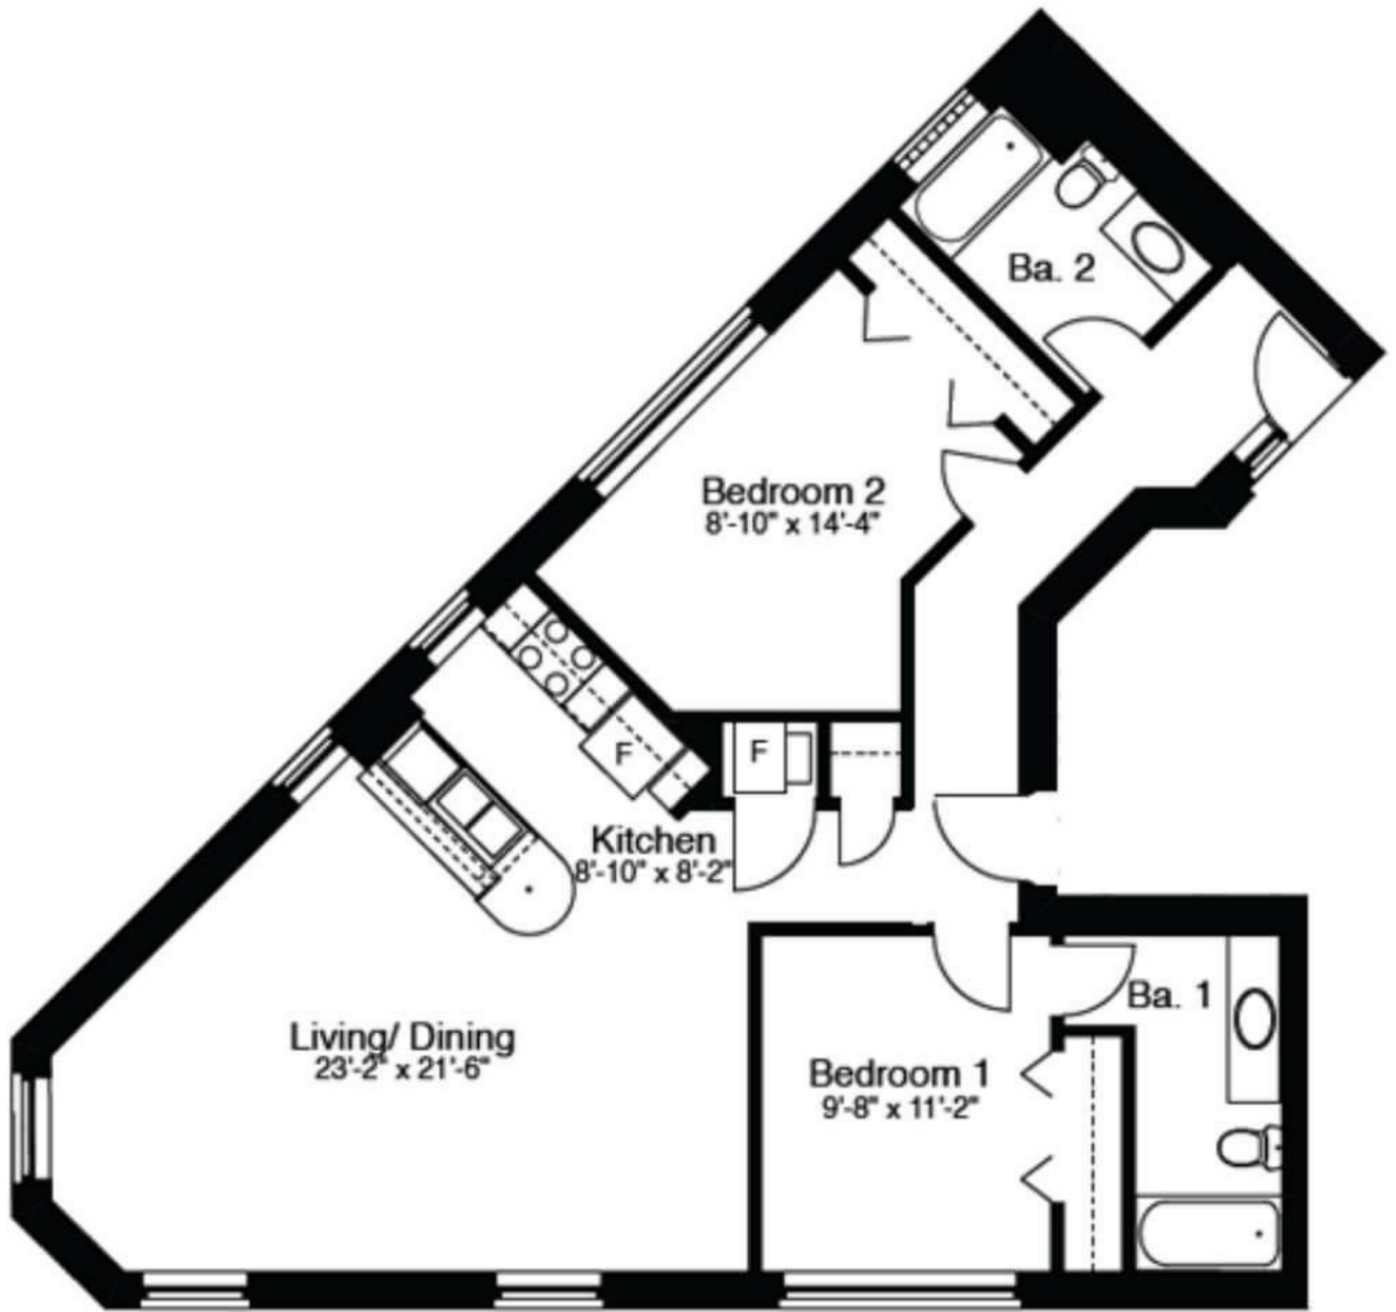

Lincoln Ave Apartments

STYLE
1900-202

2 BED
1 BATH

1102 SQFT

NOTES:

Apartment:

Rent:

Available: