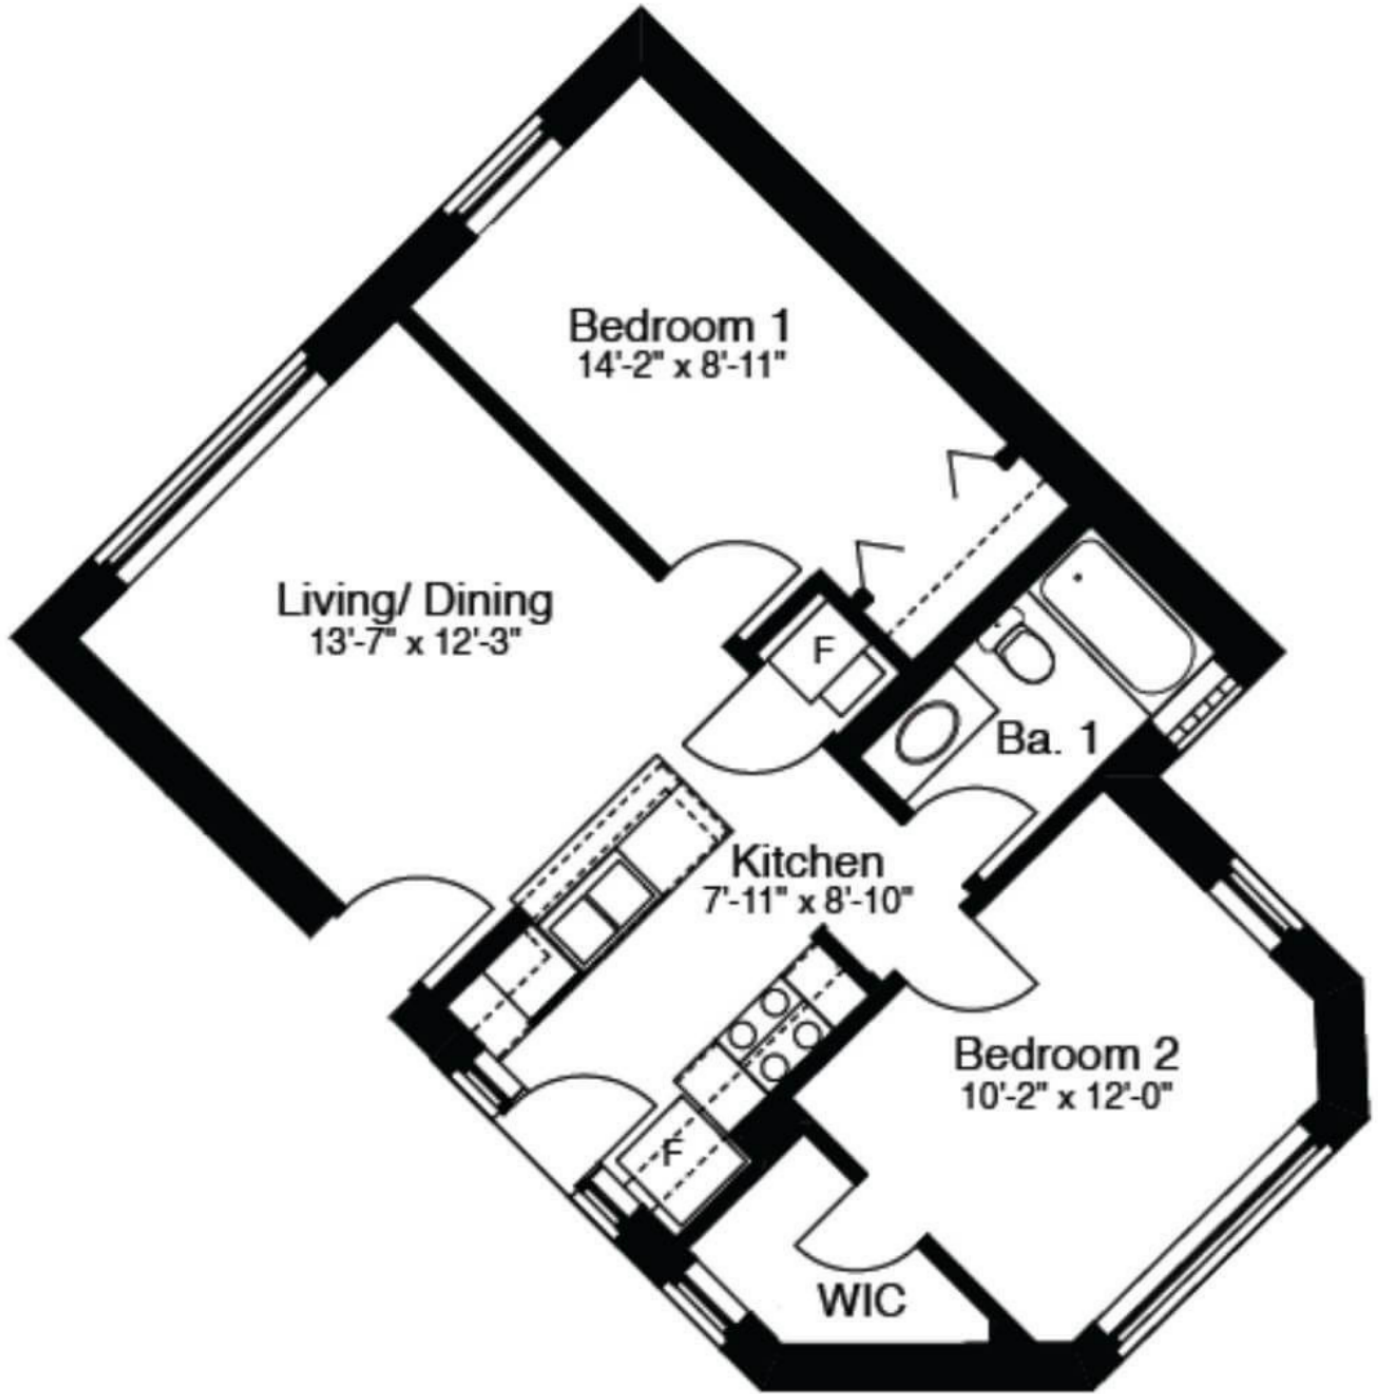

# Lincoln Ave Apartments

STYLE  
1900-203

2 BED  
1 BATH

768 SQFT

NOTES:

Apartment:

Rent:

Available: