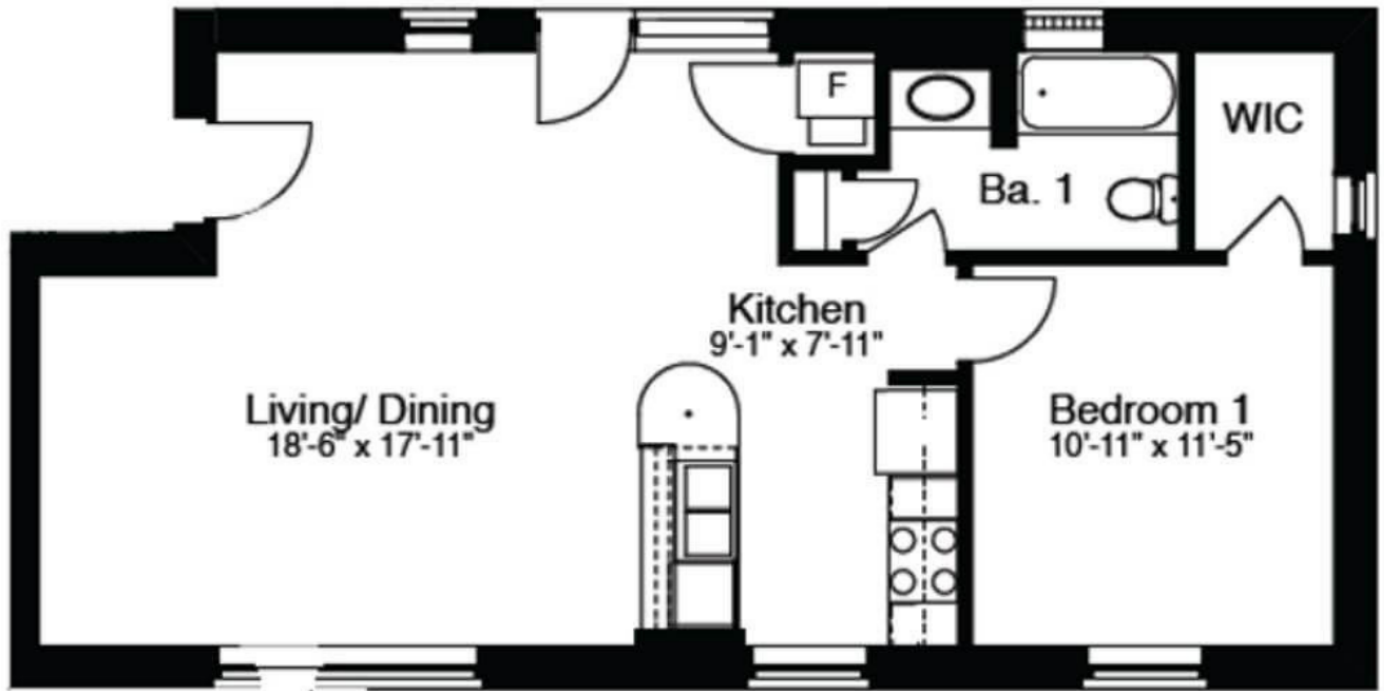

Lincoln Ave Apartments

STYLE
1900-301

1 BED
1 BATH

789 SQFT

NOTES:

Apartment:

Rent:

Available: