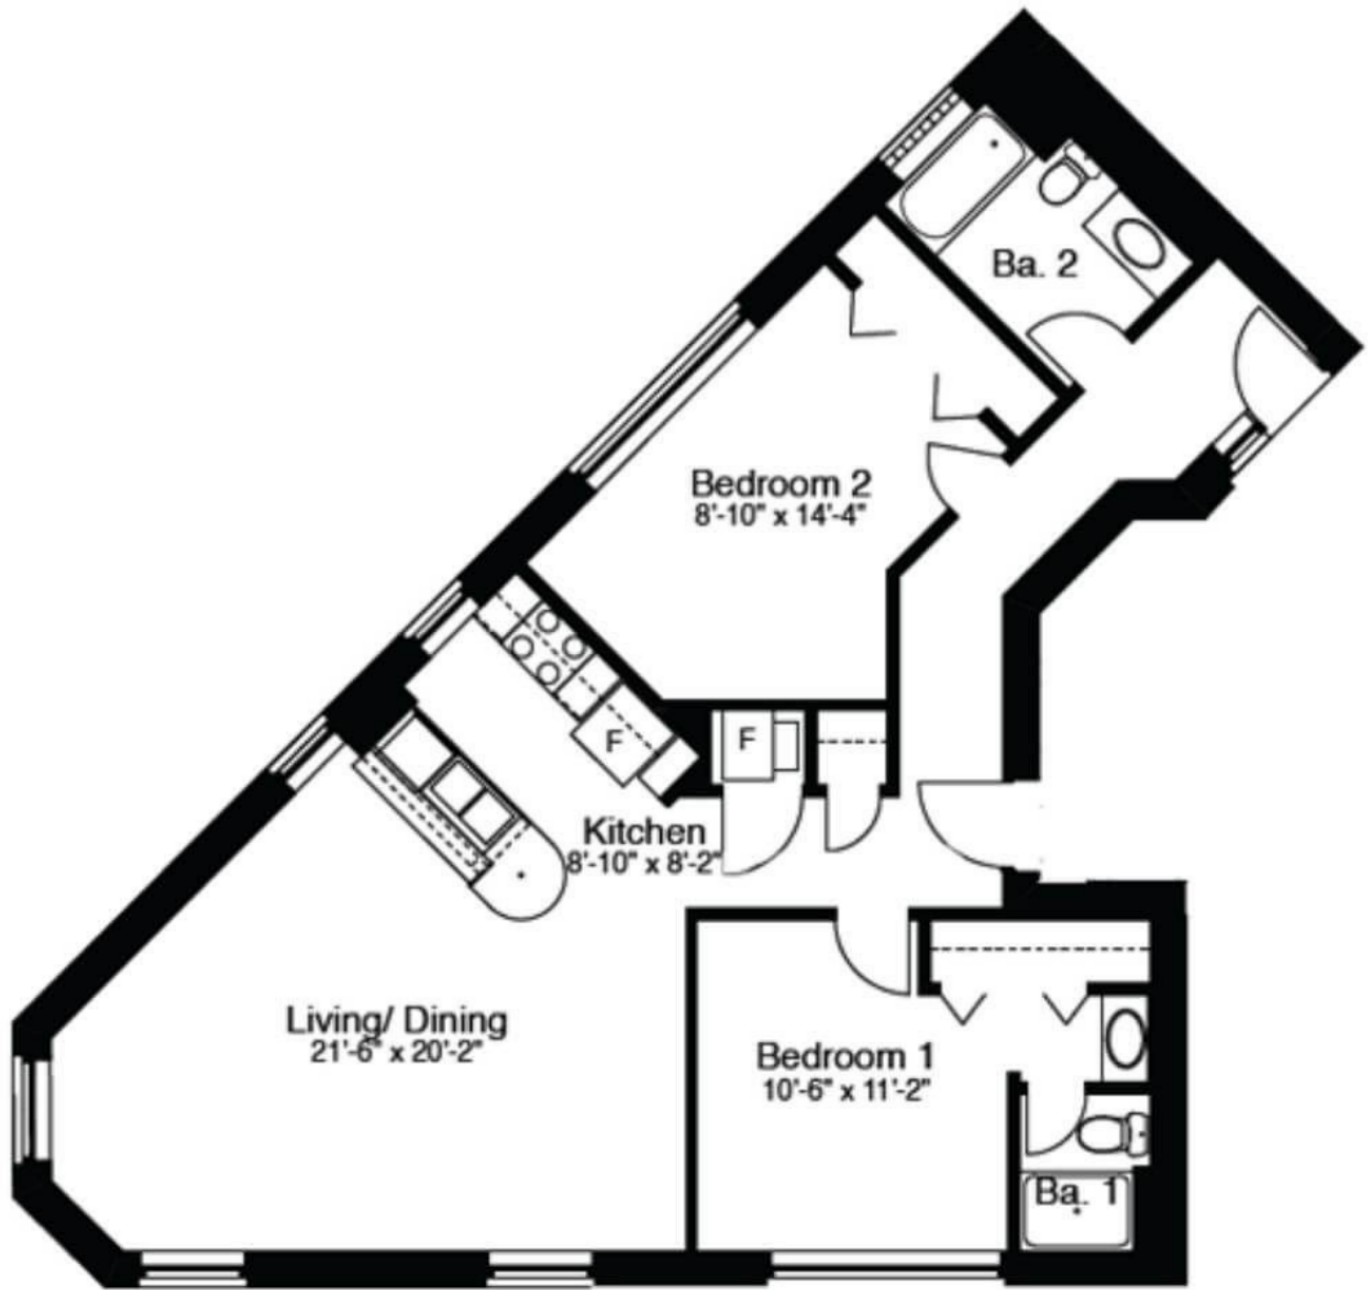

Lincoln Ave Apartments

STYLE
1900-302

2 BED
1 BATH

1058 SQFT

NOTES:

Apartment:

Rent:

Available: