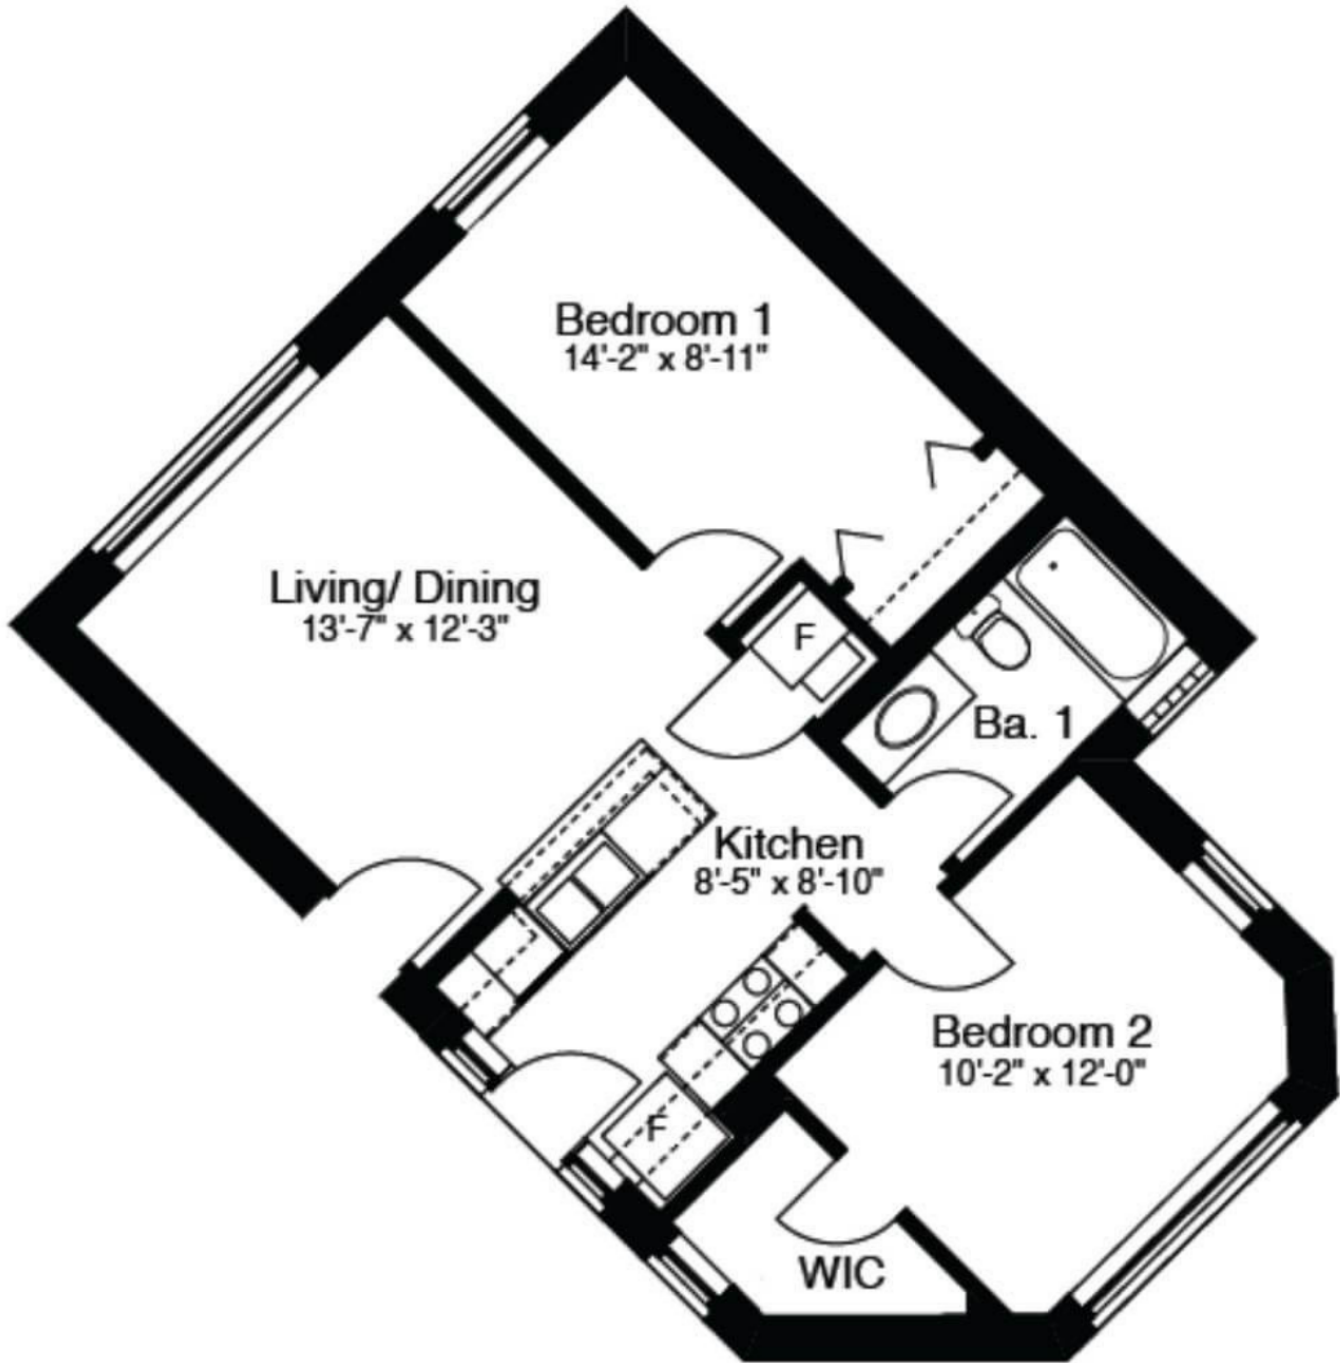

Lincoln Ave Apartments

STYLE
1900-303

2 BED
1 BATH

768 SQFT

NOTES:

Apartment:

Rent:

Available: