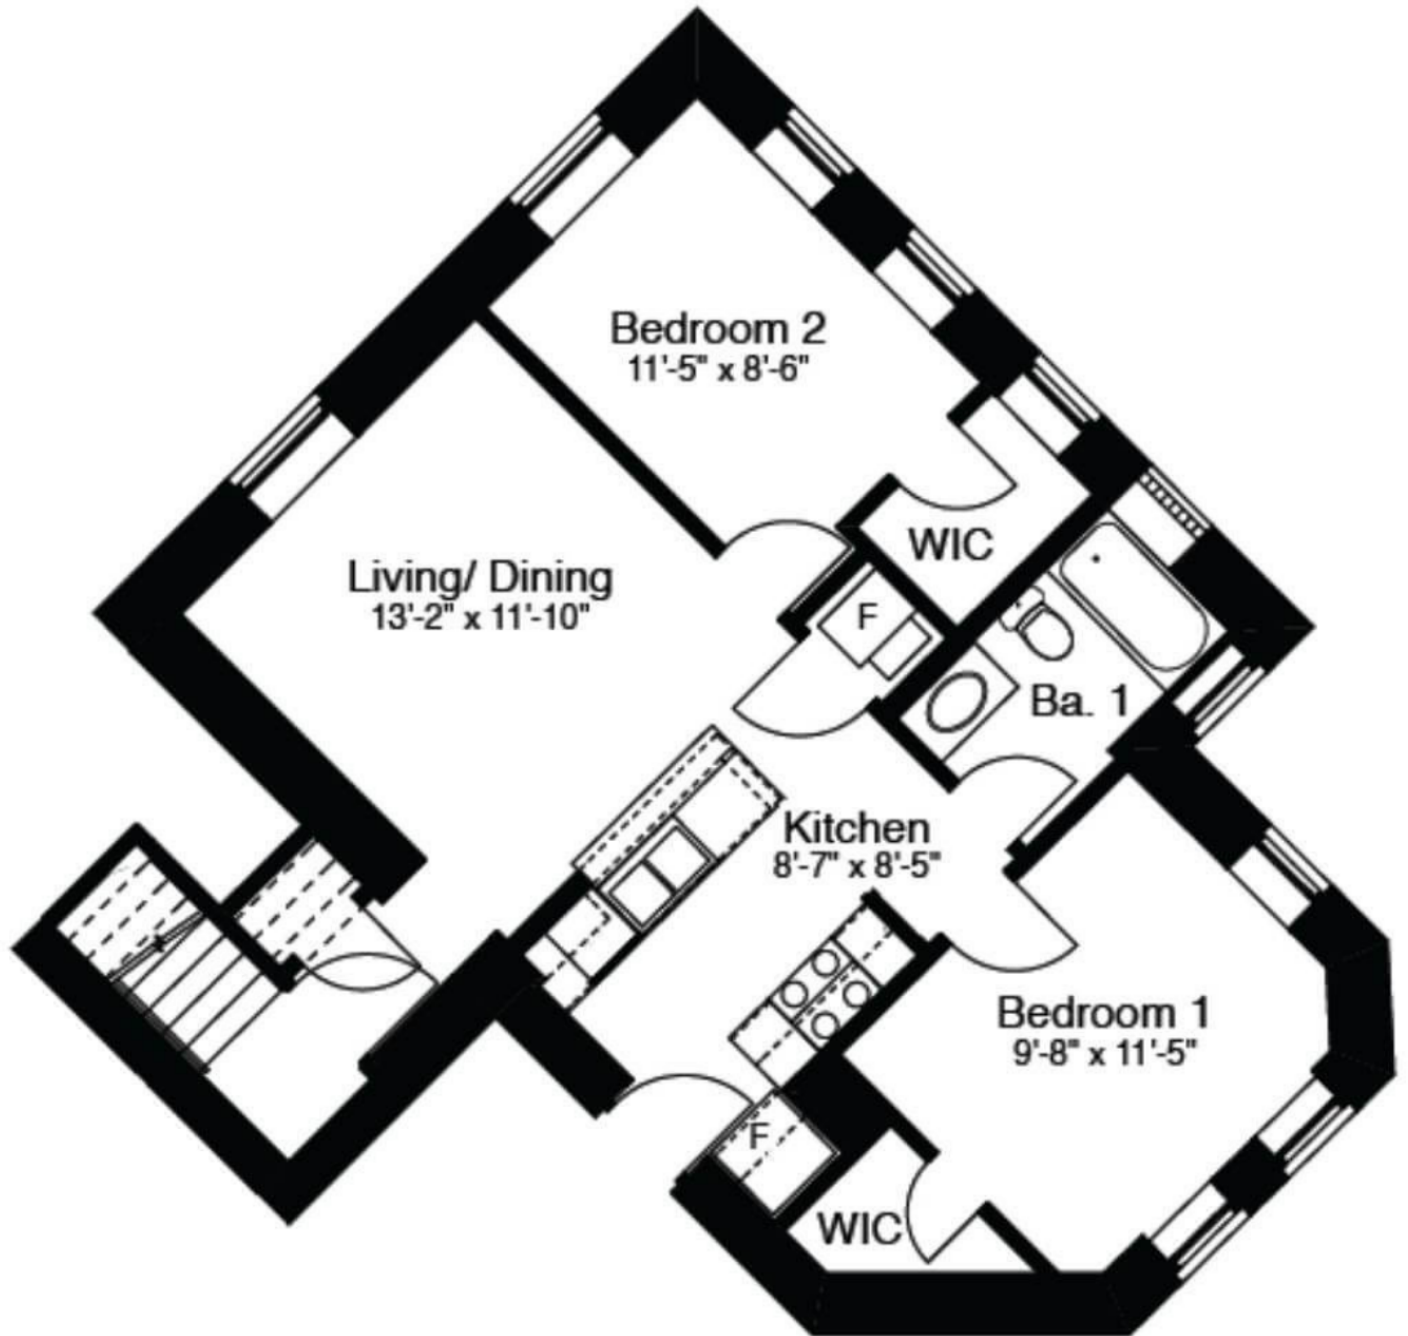

Lincoln Ave Apartments

STYLE
1900-B01

2 BED
1 BATH

795 SQFT

NOTES:

Apartment:

Rent:

Available: