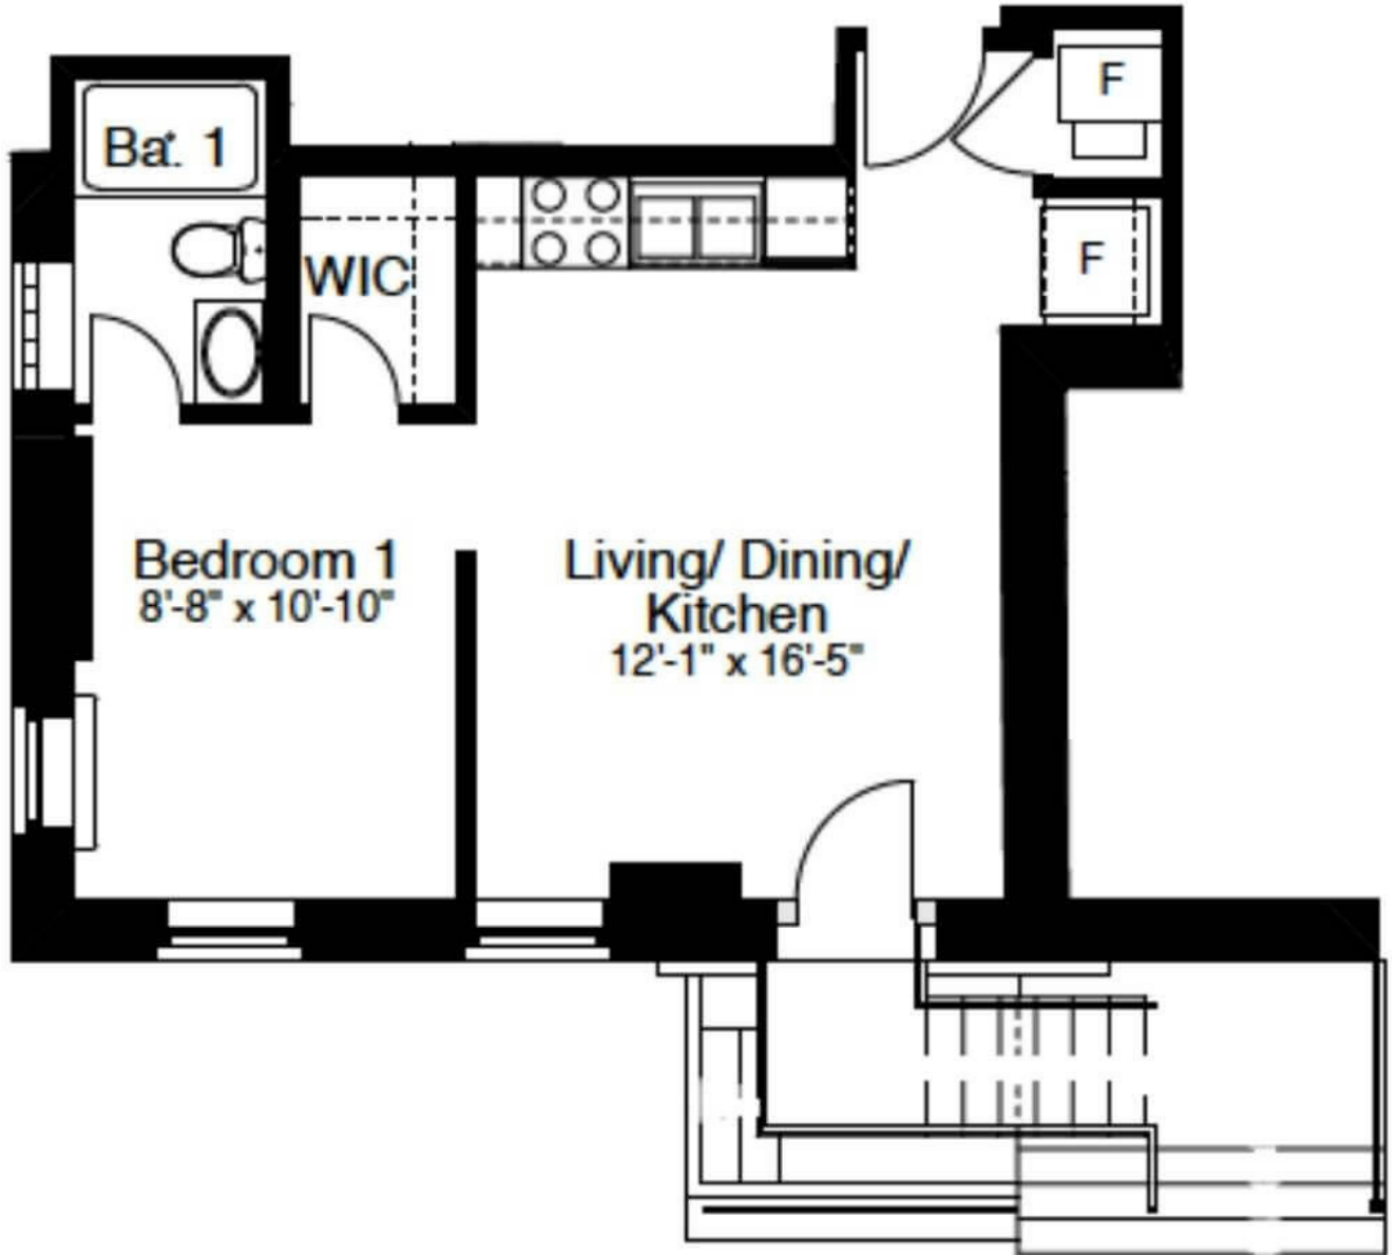

# Lincoln Ave Apartments

STYLE  
1912-101

1 BED  
1 BATH

471 SQFT

NOTES:

Apartment:

Rent:

Available: