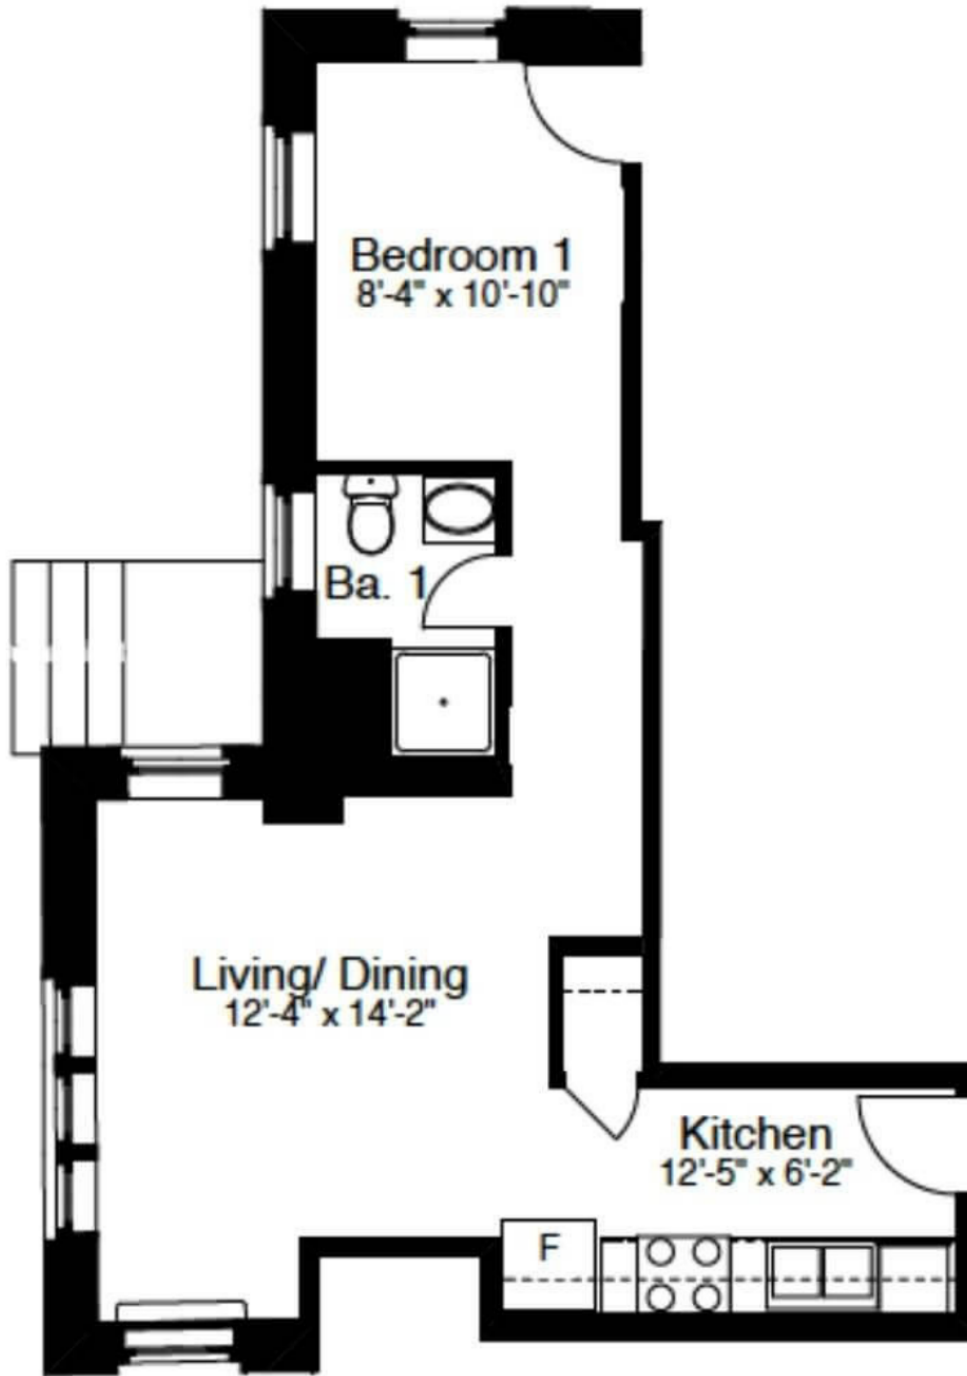

# Lincoln Ave Apartments

STYLE  
1912-102

1 BED  
1 BATH

523 SQFT

NOTES:

Apartment:

Rent:

Available: