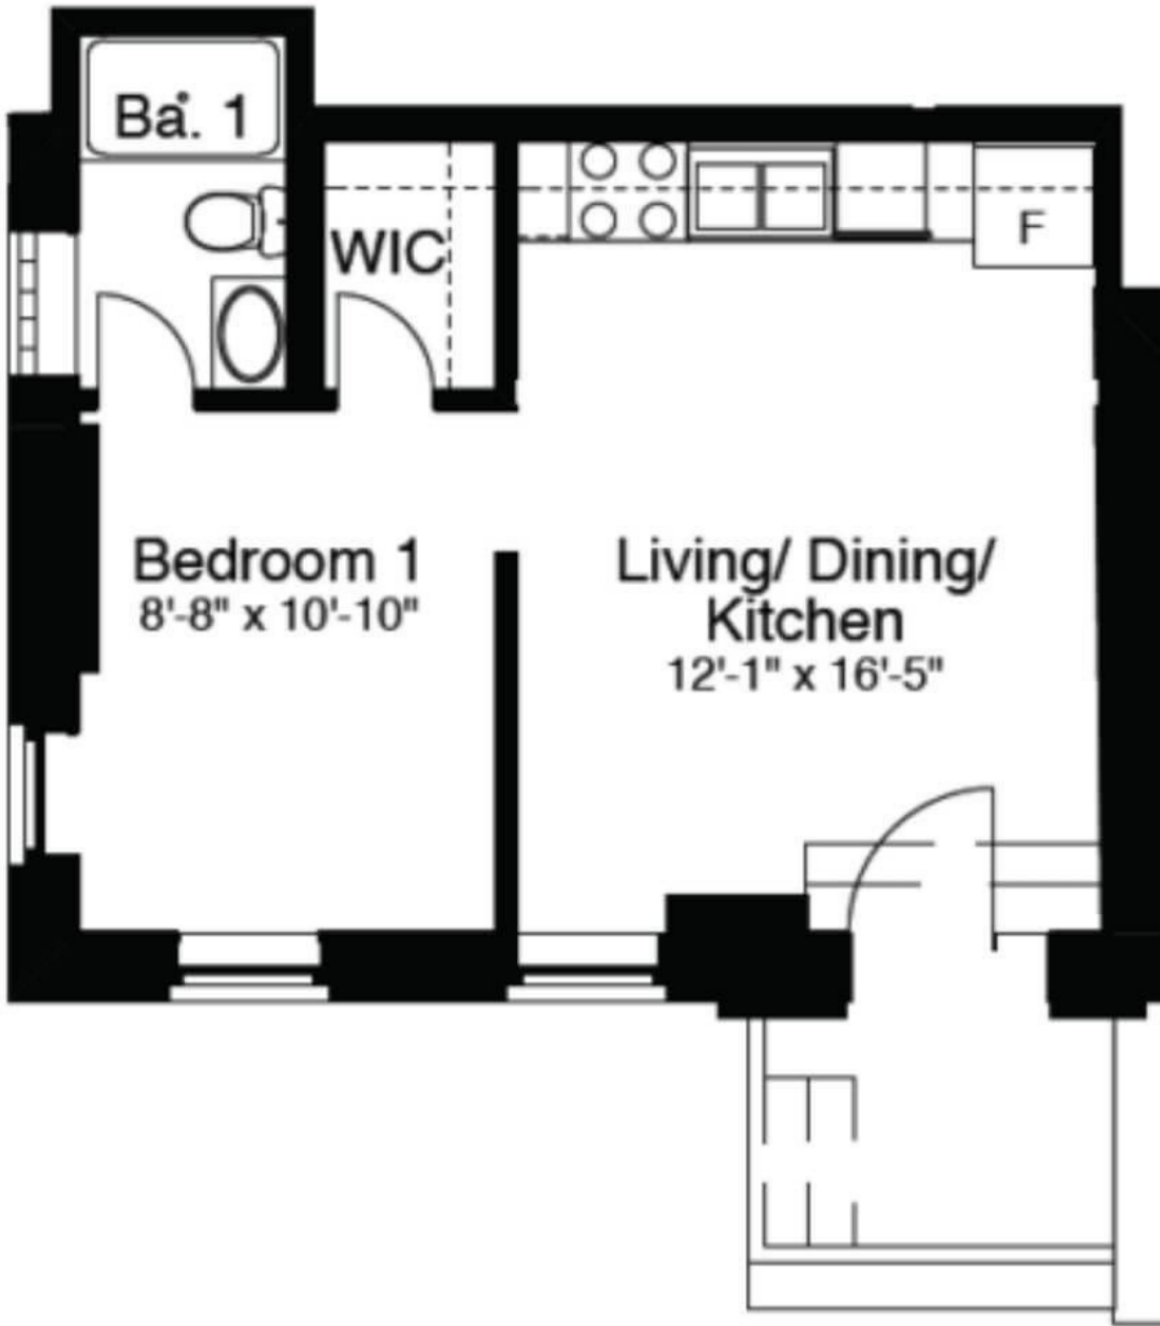

Lincoln Ave Apartments

STYLE 1912-B01

1 BED
1 BATH

435 SQFT

NOTES:

Apartment:

Rent:

Available: