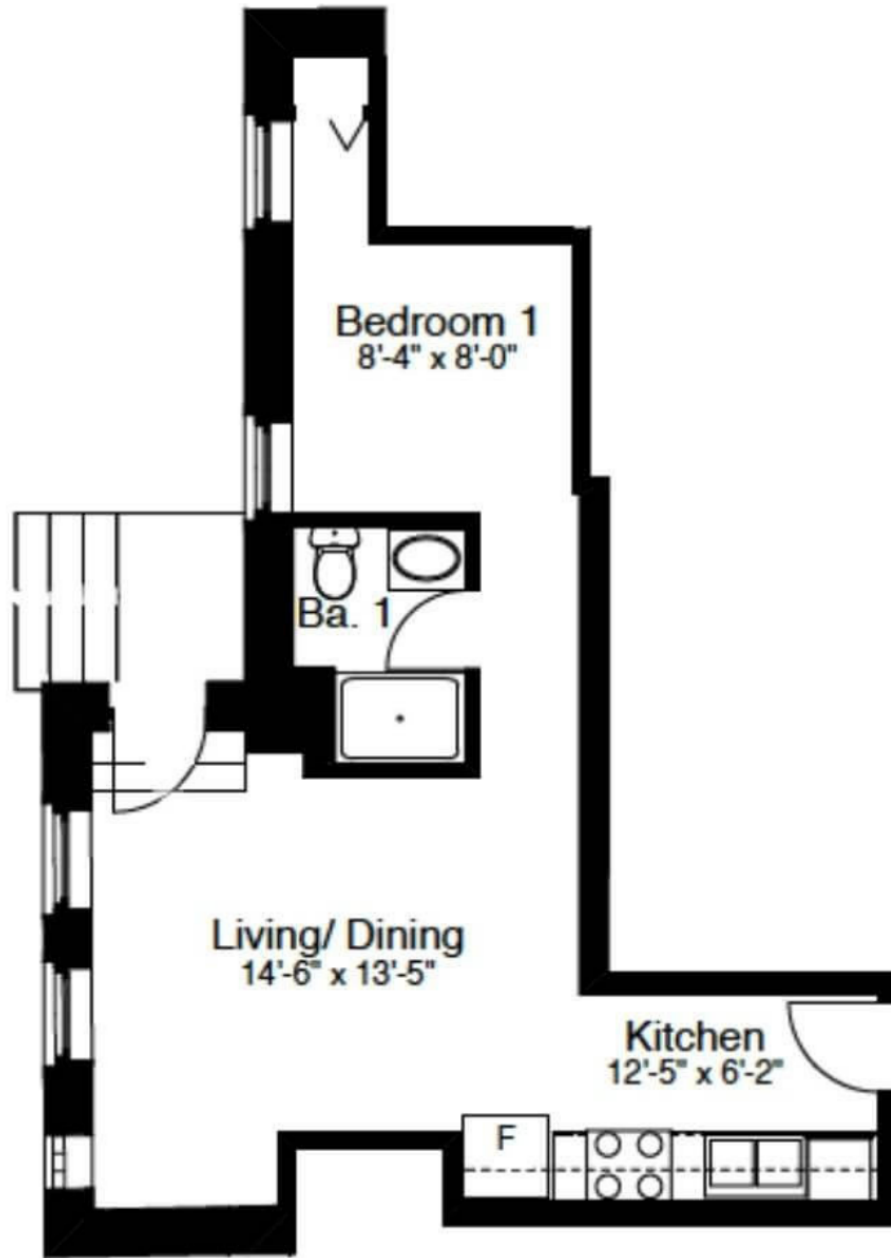

Lincoln Ave Apartments

STYLE 1912-B02

1 BED
1 BATH

476 SQFT

NOTES:

Apartment:

Rent:

Available: