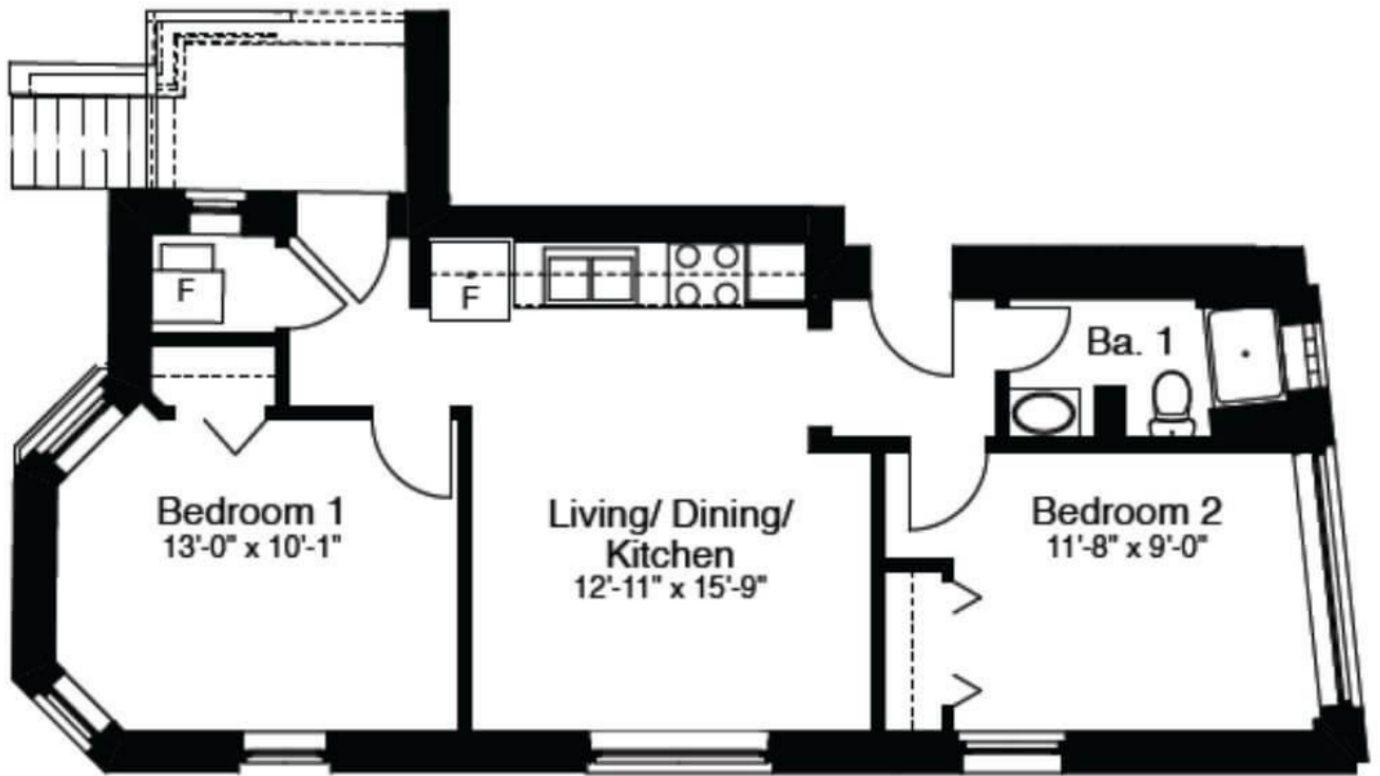

Lincoln Ave Apartments

STYLE 101

2 BED
1 BATH

720 SQFT

NOTES:

Apartment:

Rent:

Available: