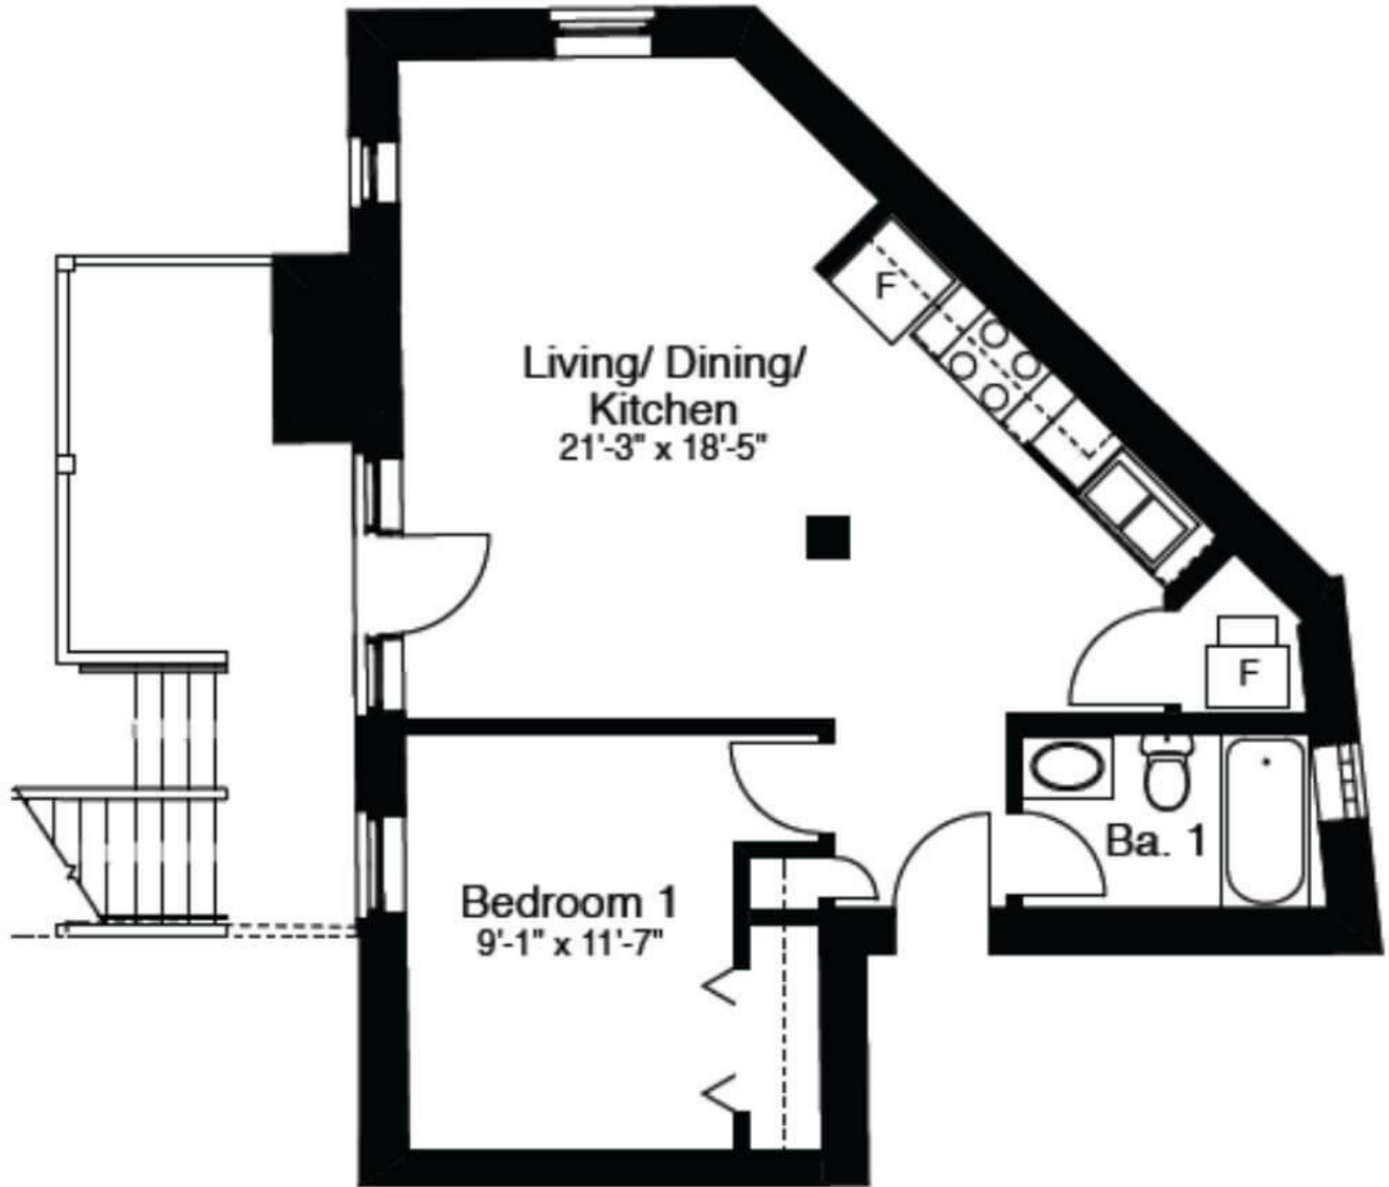

# Lincoln Ave Apartments

STYLE  
1916-102/202/302

1 BED  
1 BATH

682 SQFT

NOTES:

Apartment:

Rent:

Available: