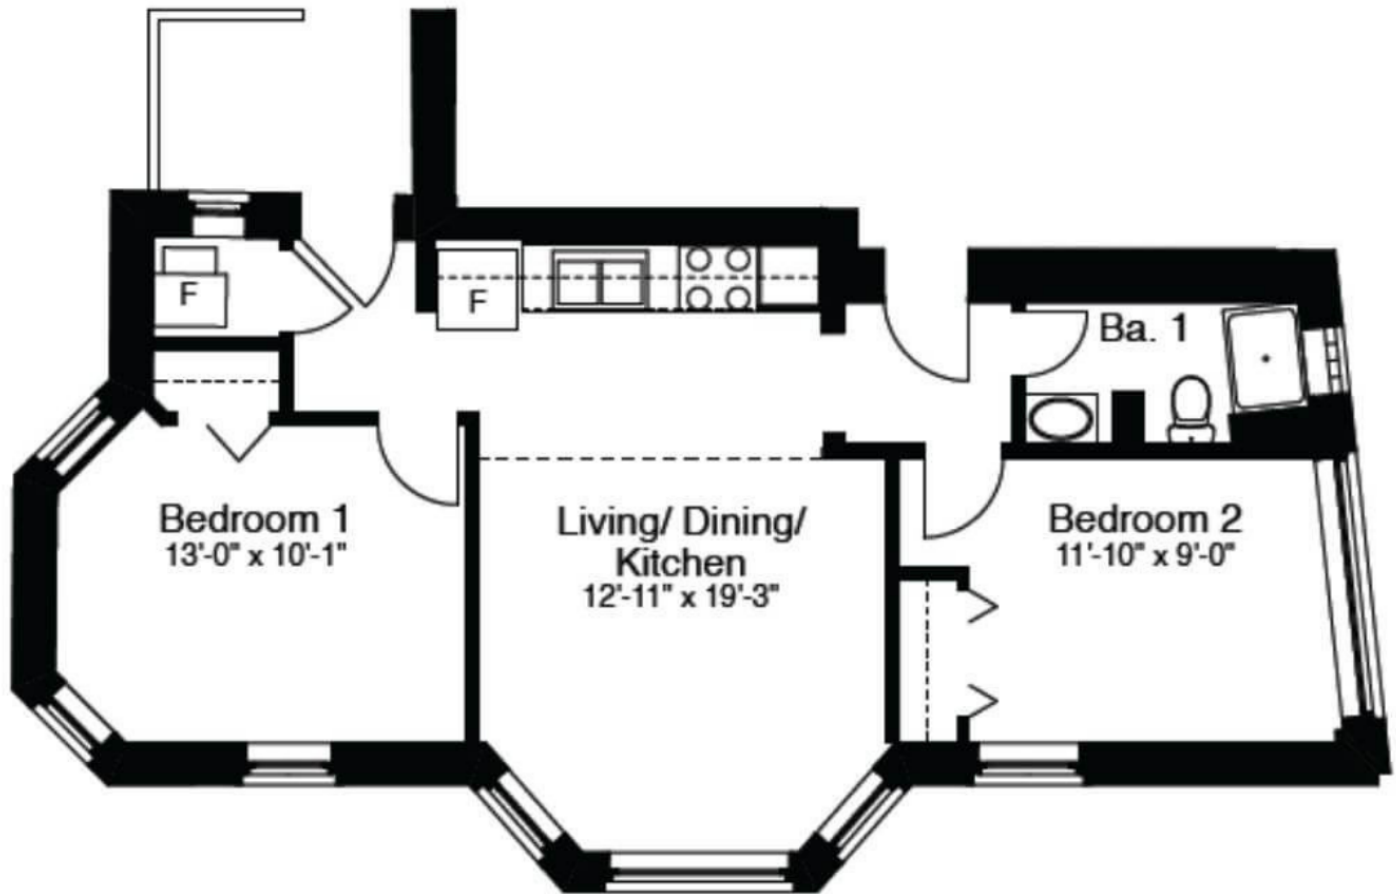

Lincoln Ave Apartments

STYLE
1916-201/301

2 BED
1 BATH

758 SQFT

NOTES:

Apartment:

Rent:

Available: