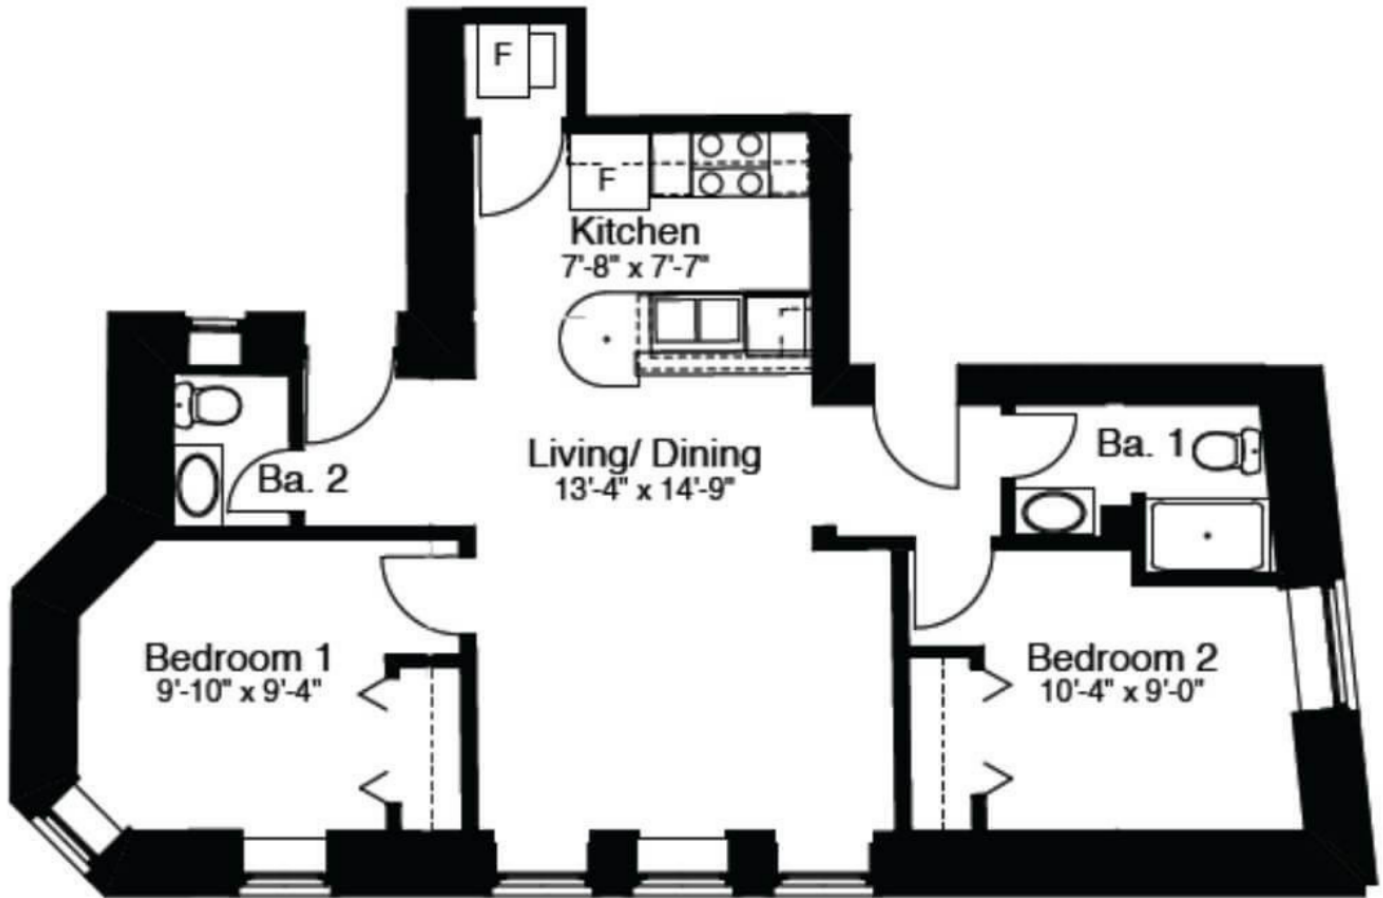

Lincoln Ave Apartments

STYLE
1916-B01

2 BED
2 BATH

834 SQFT

NOTES:

Apartment:

Rent:

Available: